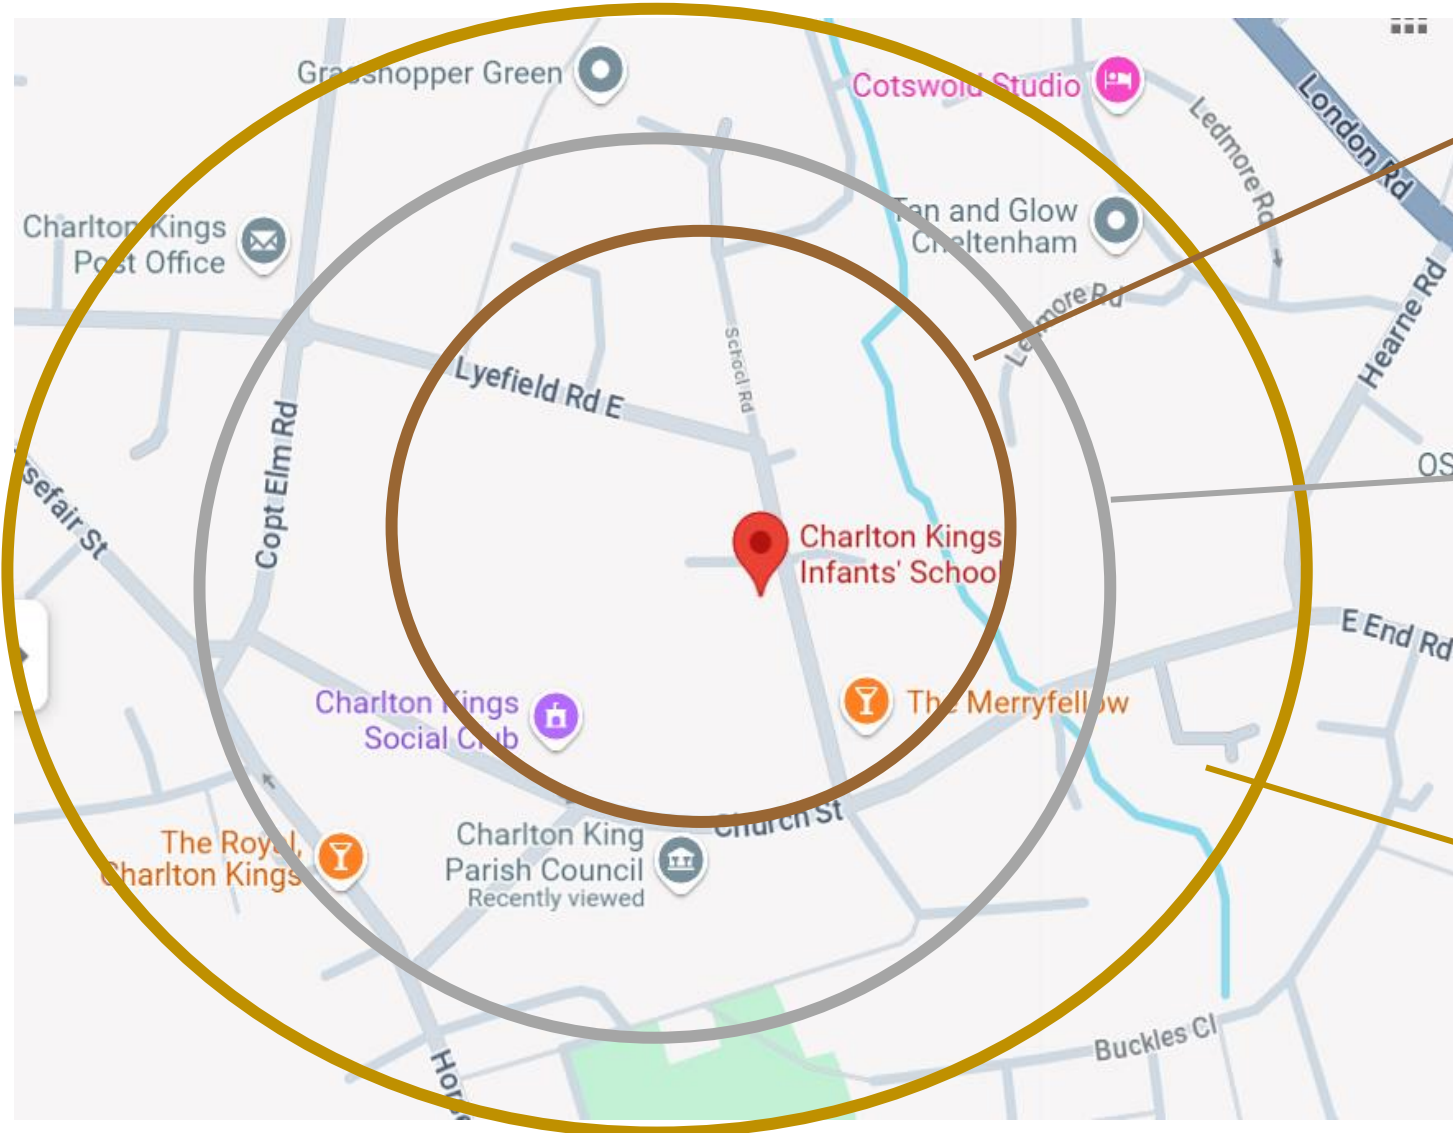

CKIS Park and Stride Map

Bronze

- The Merryfellow
- Lyefield Road East
- School Road
- Charlton Kings Social Club

Silver

- Church Piece Car Park
- The Royal

Gold

- 125 Squadron Car Park
- Streets further away